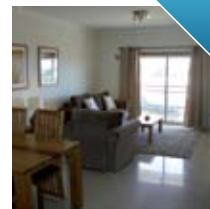

AVELÃS · VILAMOURA

T1 · T2
1 · 2 Bed. Apt.

Amplios jardins
Wide gardens

Estacionamento
Parking place

Piscina
Swimming Pool

Preços desde · Prices from 64 €

NOVO
NEW