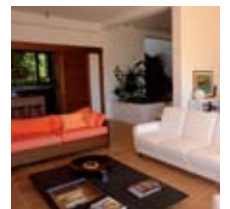

CASA DE MÓS · ALGARVE

V8
8 Bed. Villa

400MTS da Praia
400MTS from the beach

Piscina
Swimming Pool

BBQ
Barbecue

CONSULTE-NOS! · CONTACT US!