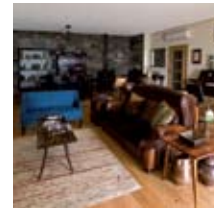

THE VINEYARD

V3
3 Bed. Villa

Piscina
Swimming Pool

Vista sobre o Douro
Douro valley view

Lareira
Fireplace

▶ **CONSULTE-NOS! · CONTACT US!**