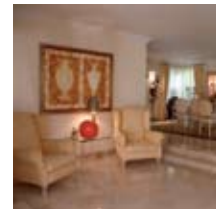

T2
2 Bed. Apt.

Estac. garagem
Garage parking

Zona comercial
Commercial area

Perto do aeroporto
Near the airport

▶ [CONSULTE-NOS!](#) · [CONTACT US!](#)

VILLA CAROLINE · COSTA DA PRATA

V4
4 Bed. Villa

Vista mar
Sea view

Perto do Golfe
Near a Golf course

Piscina
Swimming Pool

▶ [CONSULTE-NOS!](#) · [CONTACT US!](#)